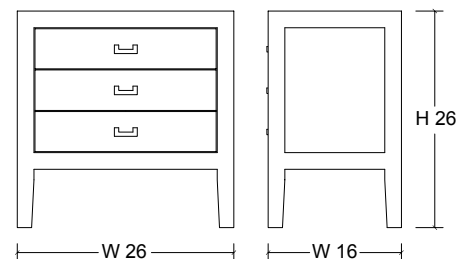

### DIMENSIONS

W26 D16 H26

Drawer Interior

W18½ D13 H3

## JASPER LARGE 3 DRAWER NIGHTSTAND

---

**DIMENSIONS**

W34 D16 H26

DRAWER INTERIORS

W26½ D13½ H3½

**WEIGHT**

58 LBS