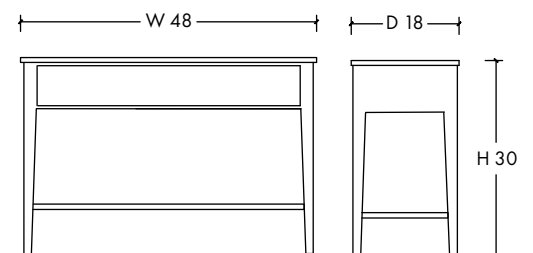

NOAH CONSOLE TABLE

DIMENSIONS

W48 D18 H30

SHOWN IN

Coco Bean Rustic Matte Stained Finish with no distress
with Noah Black Pulls

STANDARD HARDWARE

Classic Knobs & Noah Pulls

MATERIAL

Alder Wood with veneer interior drawer

Available in all wood finishes

NOAH LARGE CONSOLE TABLE

DIMENSIONS

W72 D18 H30

SHOWN IN

Pecan with Oval Knobs in Antique Brass

STANDARD HARDWARE