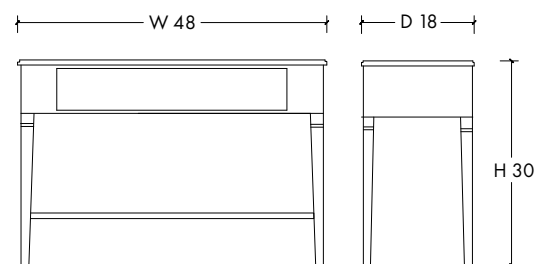

RUBY CONSOLE TABLE

DIMENSIONS

W48 D18 H30

SHOWN IN

Walnut Stained Finish with distress
with Swedish Knobs in Brushed Brass

STANDARD HARDWARE

Swedish Knobs

MATERIAL

Alder Wood with veneer interior drawer

Available in all wood finishes

RUBY LARGE CONSOLE TABLE

DIMENSIONS

W72 D18 H30

SHOWN IN

Deep Forest with Fleming Knobs in Brushed Brass

STANDARD HARDWARE