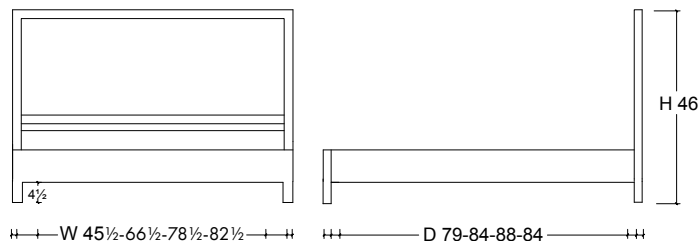

ZOE UPHOLSTERED PLATFORM BED

DIMENSIONS

Twin W45½ D79 H46
 Queen W66½ D84 H46
 Cal King W78½ D88 H46
 E King W82½ D84 H46

SHOWN IN

White Wash Matte Stained Finish and Stone Boucle

MATERIAL

Alder wood

Available in Headboard Only

Available in all wood finishes

Available in all faux leather finishes

Available in all fabrics, muslin, or COM

ZOE UPHOLSTERED HEADBOARD ONLY

DIMENSIONS

Twin W45½ D3 H46
Queen W66½ D3 H46
Cal King W78½ D3 H46
E King W82½ D3 H46