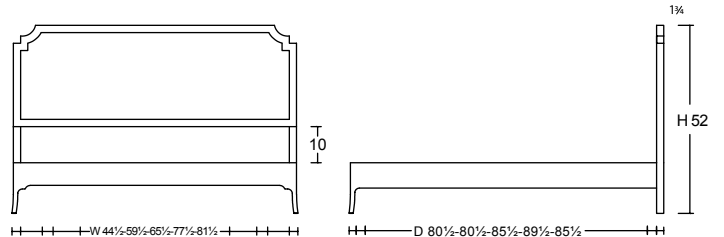

MATERIAL

Alder wood and veneers

Available in Headboard Only

Available in all wood finishes