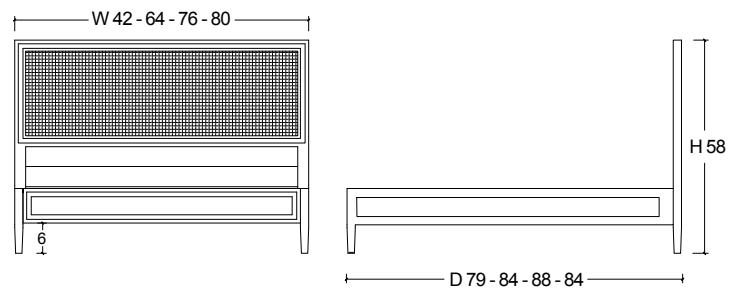

FELIX CANE BED

DIMENSIONS

Twin W42 D79 H58
Queen W64 D84 H58
Cal. King W76 D88 H58
E King W80 D84 H58

SHOWN IN

Black with no rubout and Natural Cane

MATERIAL

Alder wood and Cane

Available in Headboard Only

Available in painted, stained or natural cane

Available in all wood finishes

FELIX CANE BED HEADBOARD ONLY

DIMENSIONS

Twin W42 D2 H58

Queen W64 D2 H58

Cal. King W76 D2 H58

E King W80 D2 H58