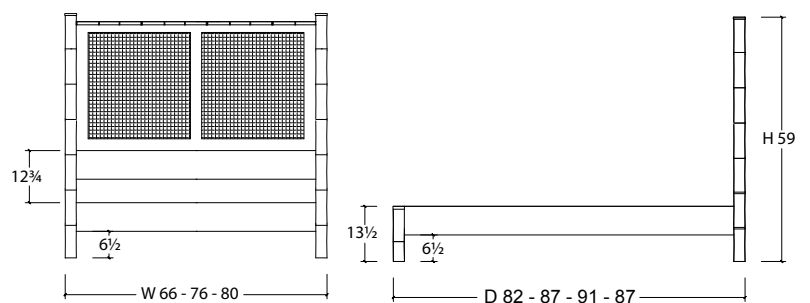

FLEMING CANE BED

DIMENSIONS

Twin W45 D82 H59 (One Cane Panel)
Queen W66 D87 H59
Cal King W78 D91 H59
E King W82 D87 H59

SHOWN IN

Ebony Matte Stained Finish with no distress and Stained Cane to match

MATERIAL

Alder wood and Cane

Available in Headboard Only

Available in painted, stained or natural cane

Available in all wood finishes