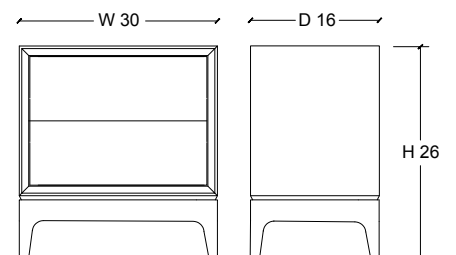

REDFORD HOUSE™

GRIFFIN 2 DRAWER NIGHTSTAND

DIMENSIONS

W30 D16 H26

SHOWN IN

Pecan with no distress and Griffin Knobs in Brushed Brass

STANDARD HARDWARE

Griffin Knobs or Pulls

MATERIAL

Alder wood with veneer interior drawers

Available in all wood finishes

GRIFFIN LARGE 2 DRAWER NIGHTSTAND

DIMENSIONS

W34 D16 H26

SHOWN IN

Pecan with no distress and Griffin Pulls in Brushed Brass