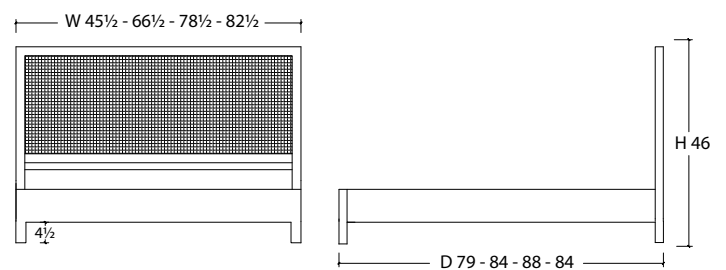

ZOE CANE PLATFORM BED

DIMENSIONS

Twin W45½ D79 H46
Queen W66½ D84 H46
Cal. King W78½ D88 H46
E King W82½ D84 H46

SHOWN IN

Black with no rubout and Natural Cane

MATERIAL

Alder wood and cane

Available in Headboard Only
Available in painted, stained or natural cane
Available in all wood finishes

ZOE CANE PLATFORM BED HEADBOARD ONLY

DIMENSIONS

Twin W45½ D3 H46

Queen W66½ D3 H46

Cal. King W78½ D3 H46

E King W82½ D3 H46

Supplied with no holes no bracket

Available in painted, stained or natural cane