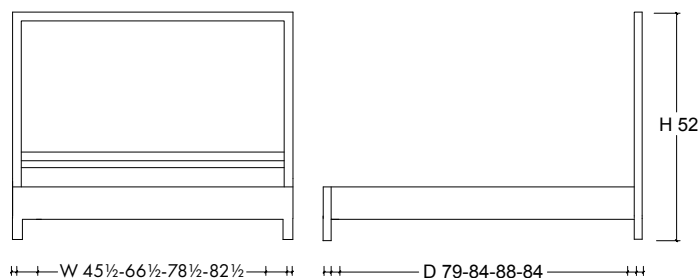

ZOE TALL UPHOLSTERED PLATFORM BED

DIMENSIONS

Twin W45½ D79 H52
 Queen W66½ D84 H52
 Cal. King W78½ D88 H52
 E King W82½ D84 H52

SHOWN IN

Pecan with no distress and COM Fabric

MATERIAL

Alder wood

Available in Headboard Only

Available in all wood finishes

Available in all faux leather finishes

Available in all fabrics, muslin, or COM

ZOE TALL UPHOLSTERED PLATFORM BED HEADBOARD ONLY

DIMENSIONS

Twin W45½ D3 H52

Queen W66½ D3 H52

Cal. King W78½ D3 H52